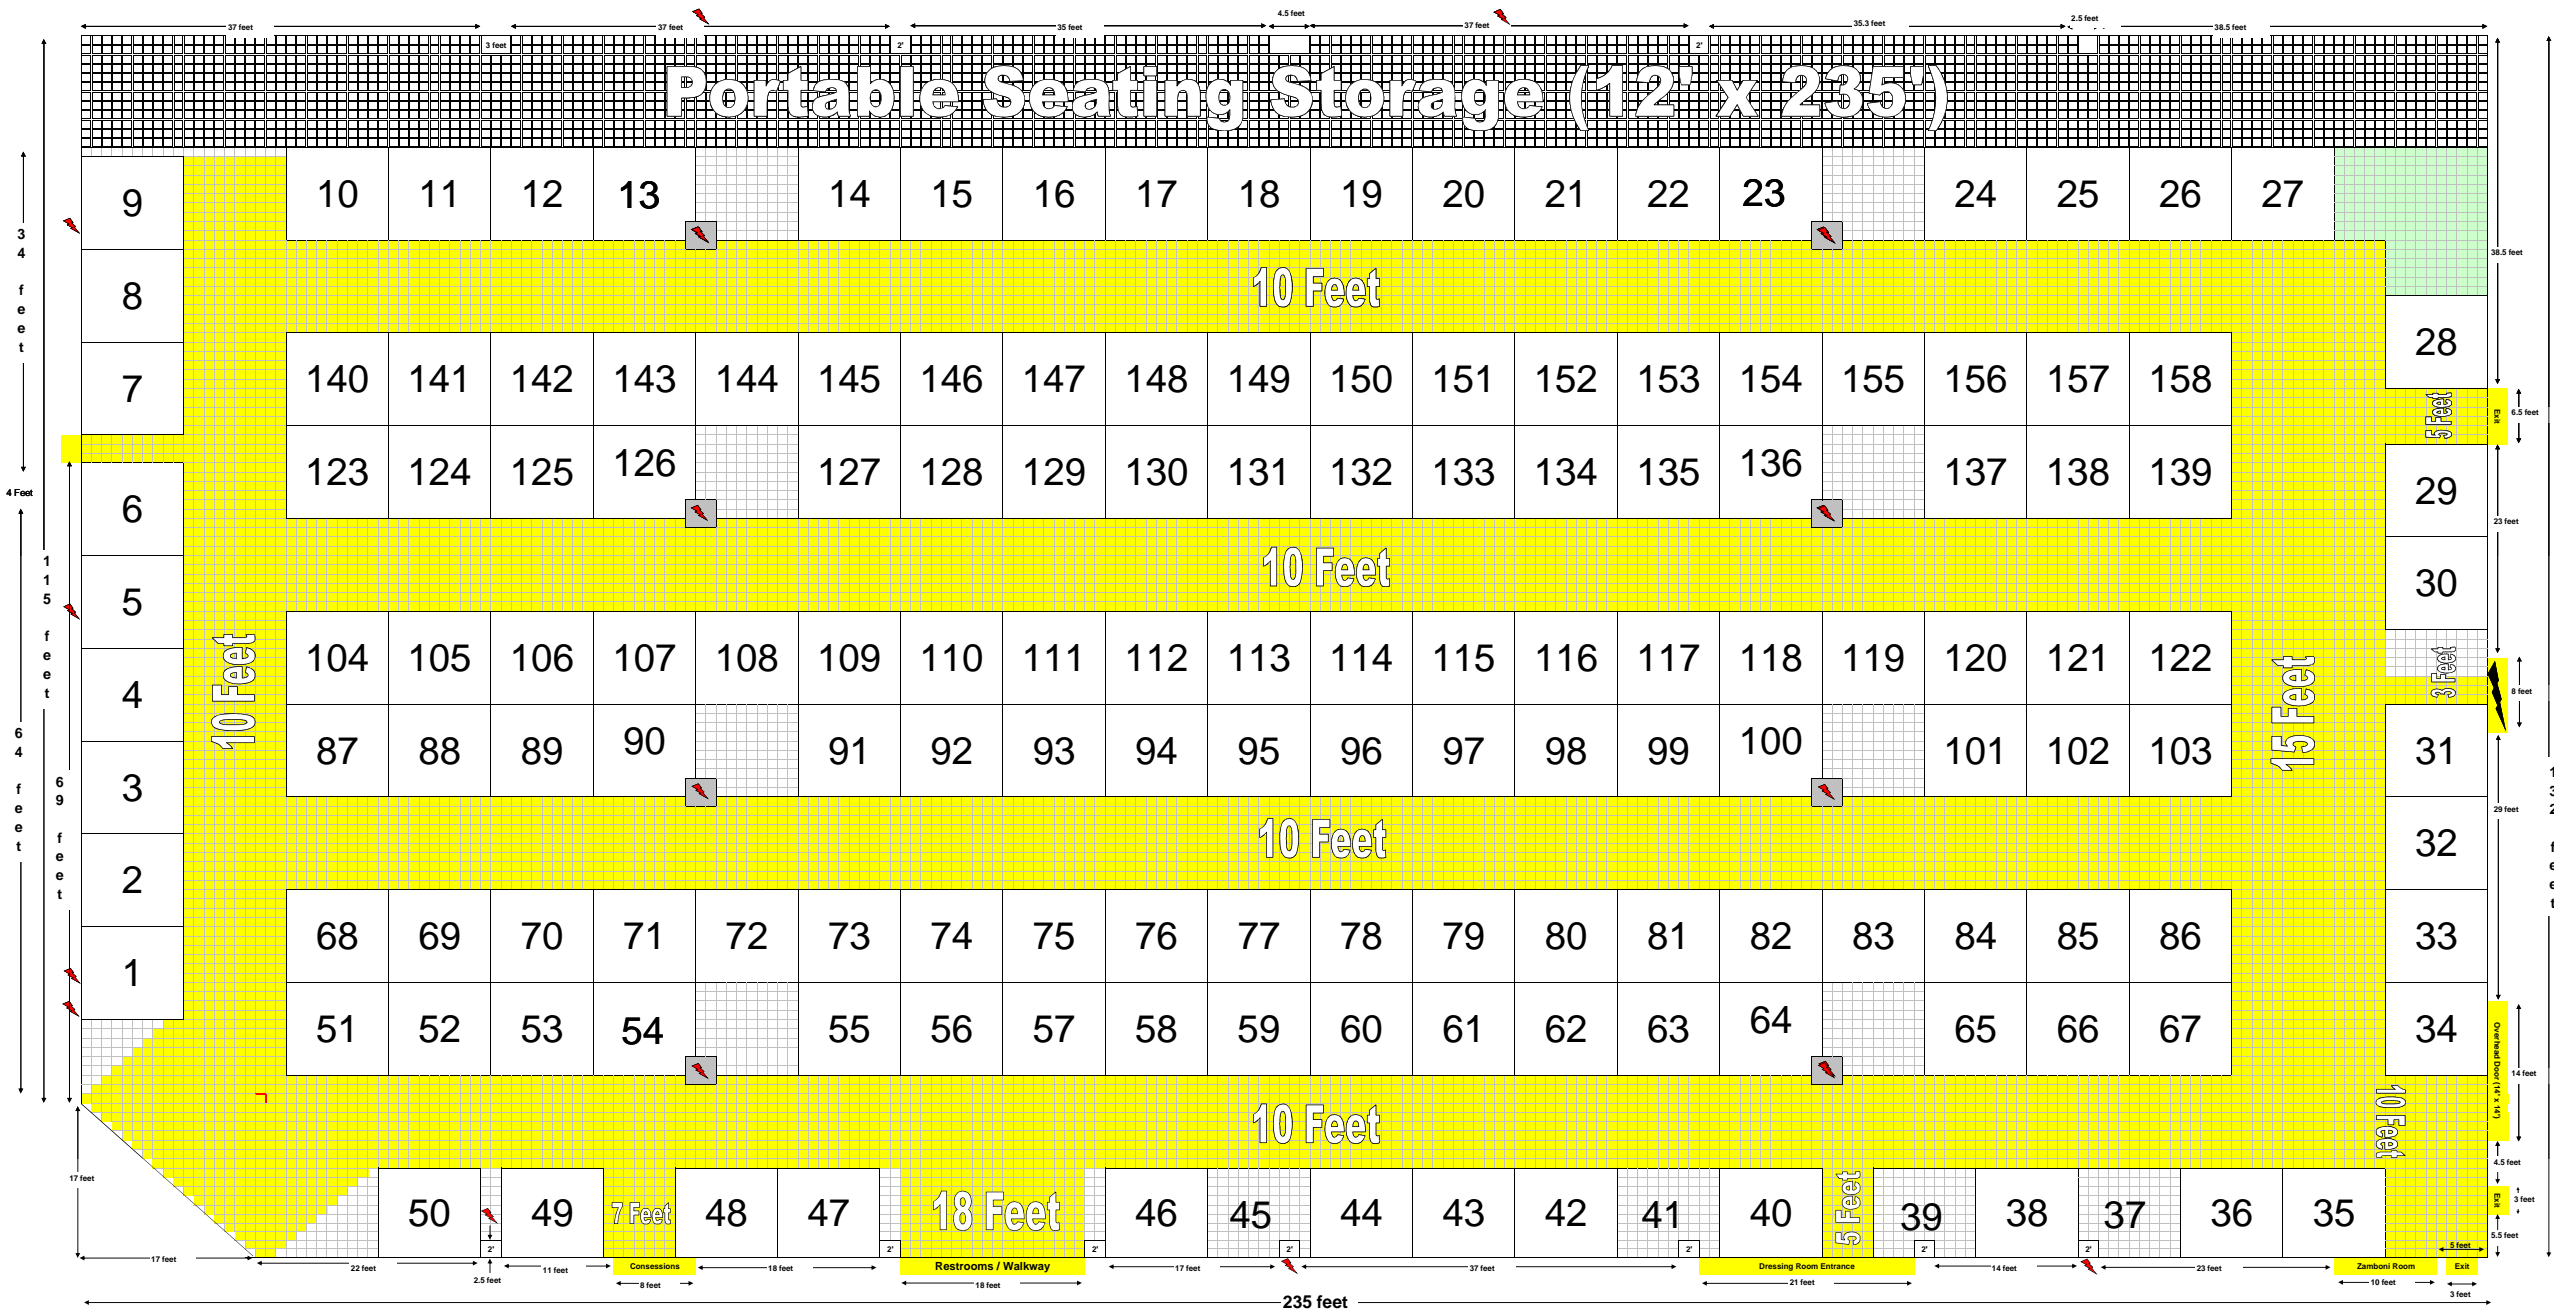

# SOUTH HALL

NOTE: This layout is for internal BREC use only. Dimentions are rounded to the nearest 1 square foot. BREC is not responsible for errors on this layout. Users are expected to create their own layouts using their own measurements.